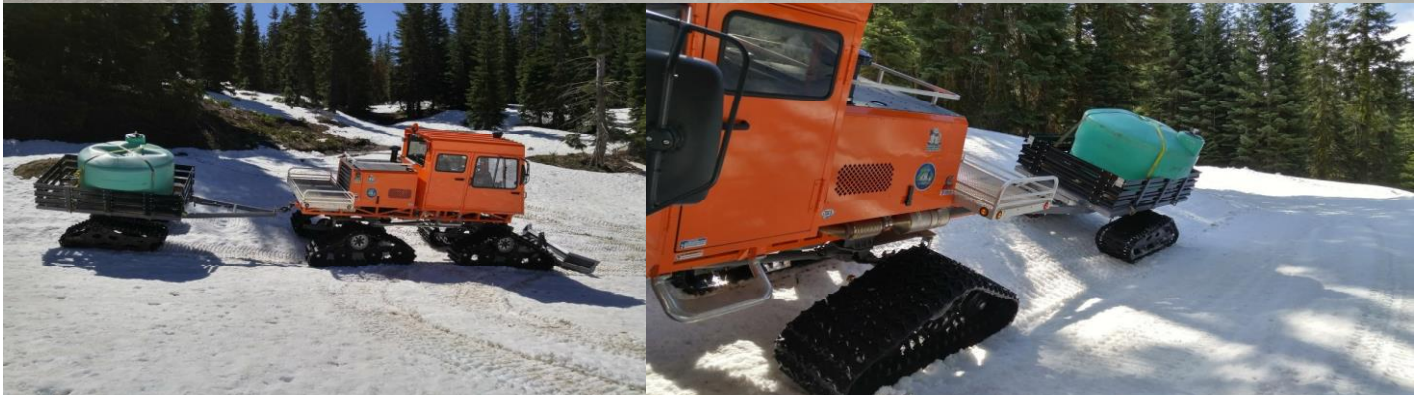

## TUCKER LIGHT WEIGHT 2-TRACK SNO-CAT® TRAILER

EMPTY WEIGHT.....	1,300 lbs
LOAD RATING.....	2,500 lbs.
GVW.....	3,800 lbs.
DECK DIMENSION.....	5'W x 8'2"L
DECK HEIGHT.....	33"
WIDTH ACROSS TRACKS.....	6'6"
O.A. LENGTH.....	14'3"
GROUND CLEARANCE .....	14"
TRACK.....	20" All Rubber
HITCH.....	Pintle Eye
LANDING LEG.....	2,000 lbs